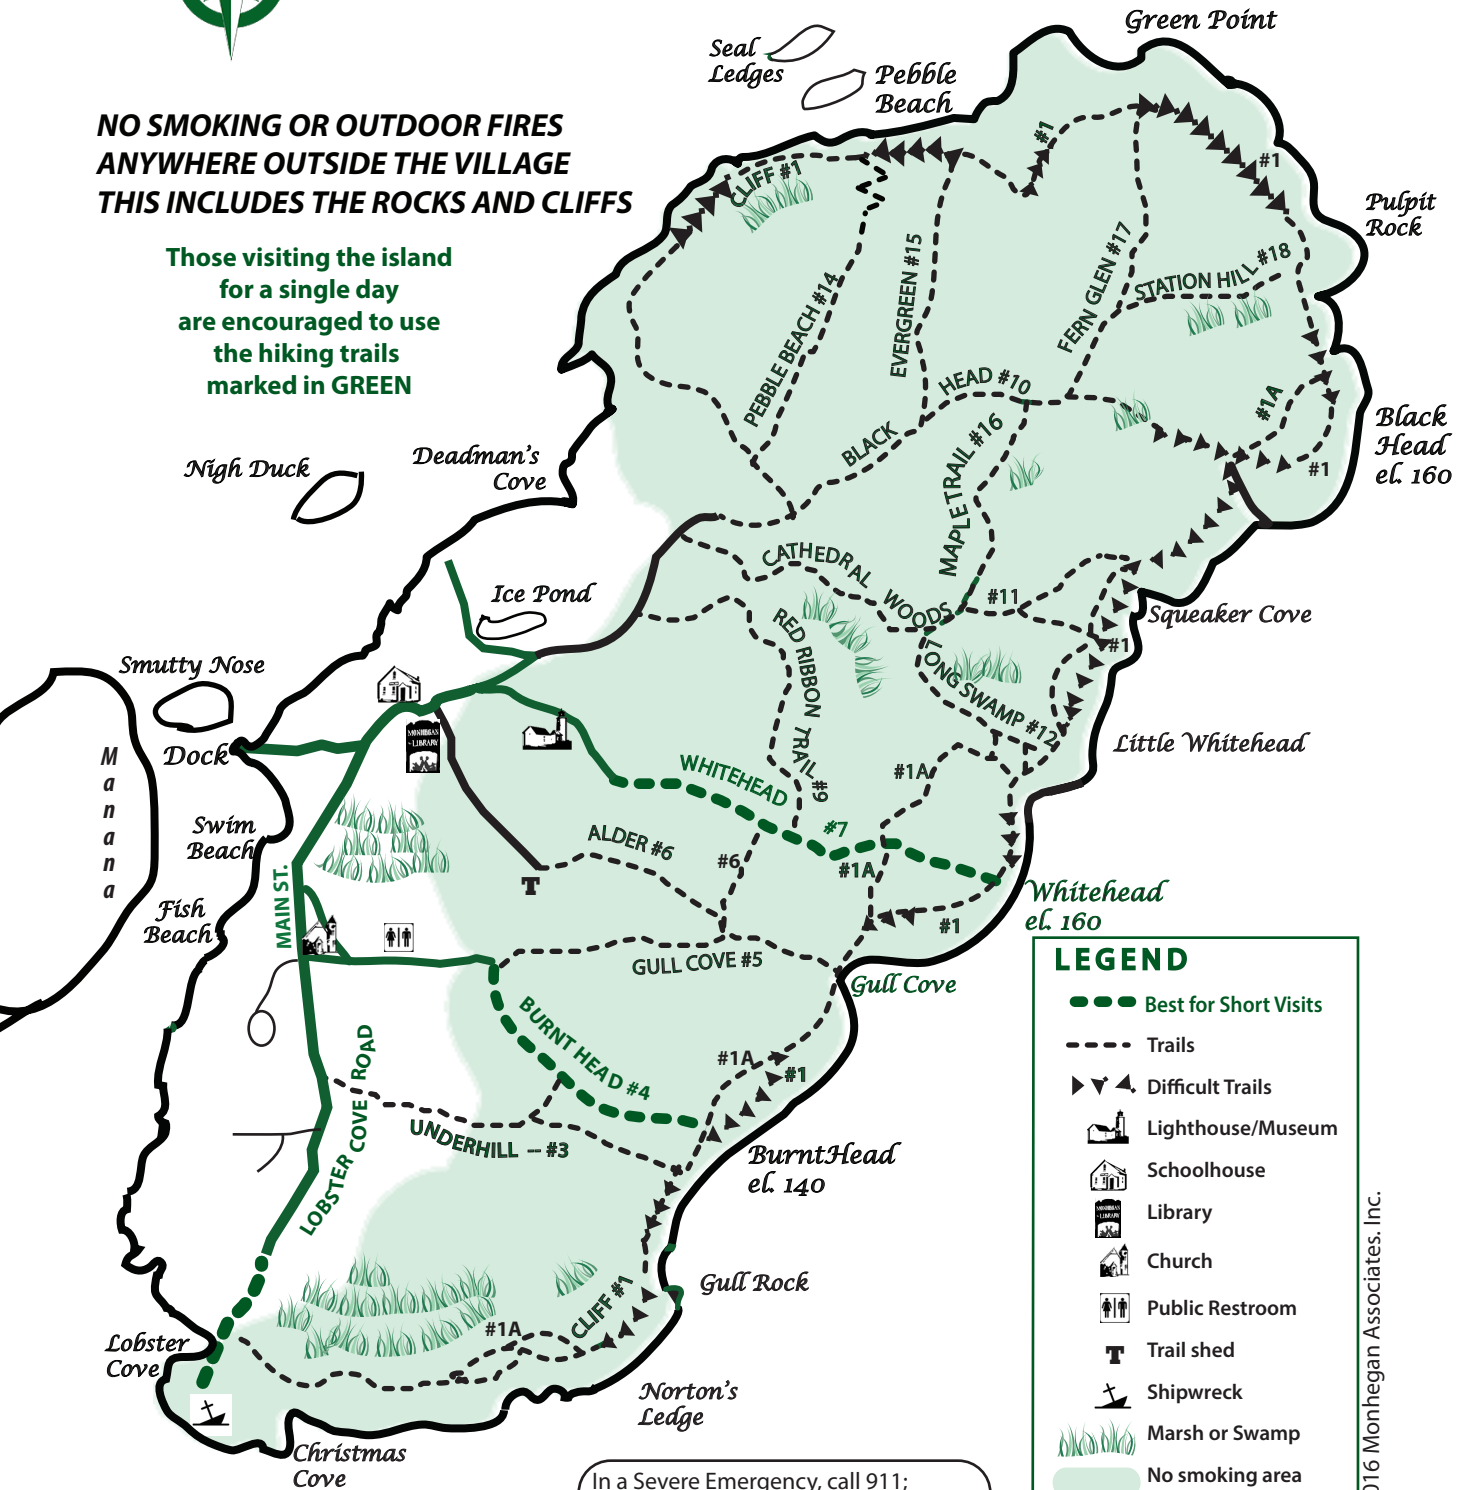

Monhegan Associates Trail Map

NO SMOKING OR OUTDOOR FIRES ANYWHERE OUTSIDE THE VILLAGE THIS INCLUDES THE ROCKS AND CLIFFS

Those visiting the island for a single day are encouraged to use the hiking trails marked in GREEN

In a Severe Emergency, call 911; Identify location on Monhegan Island

LEGEND

- Best for Short Visits
- Trails
- ▶▼▲ Difficult Trails
- Lighthouse/Museum
- Schoolhouse
- Library
- Church
- Public Restroom
- Trail shed
- Shipwreck
- Marsh or Swamp
- No smoking area